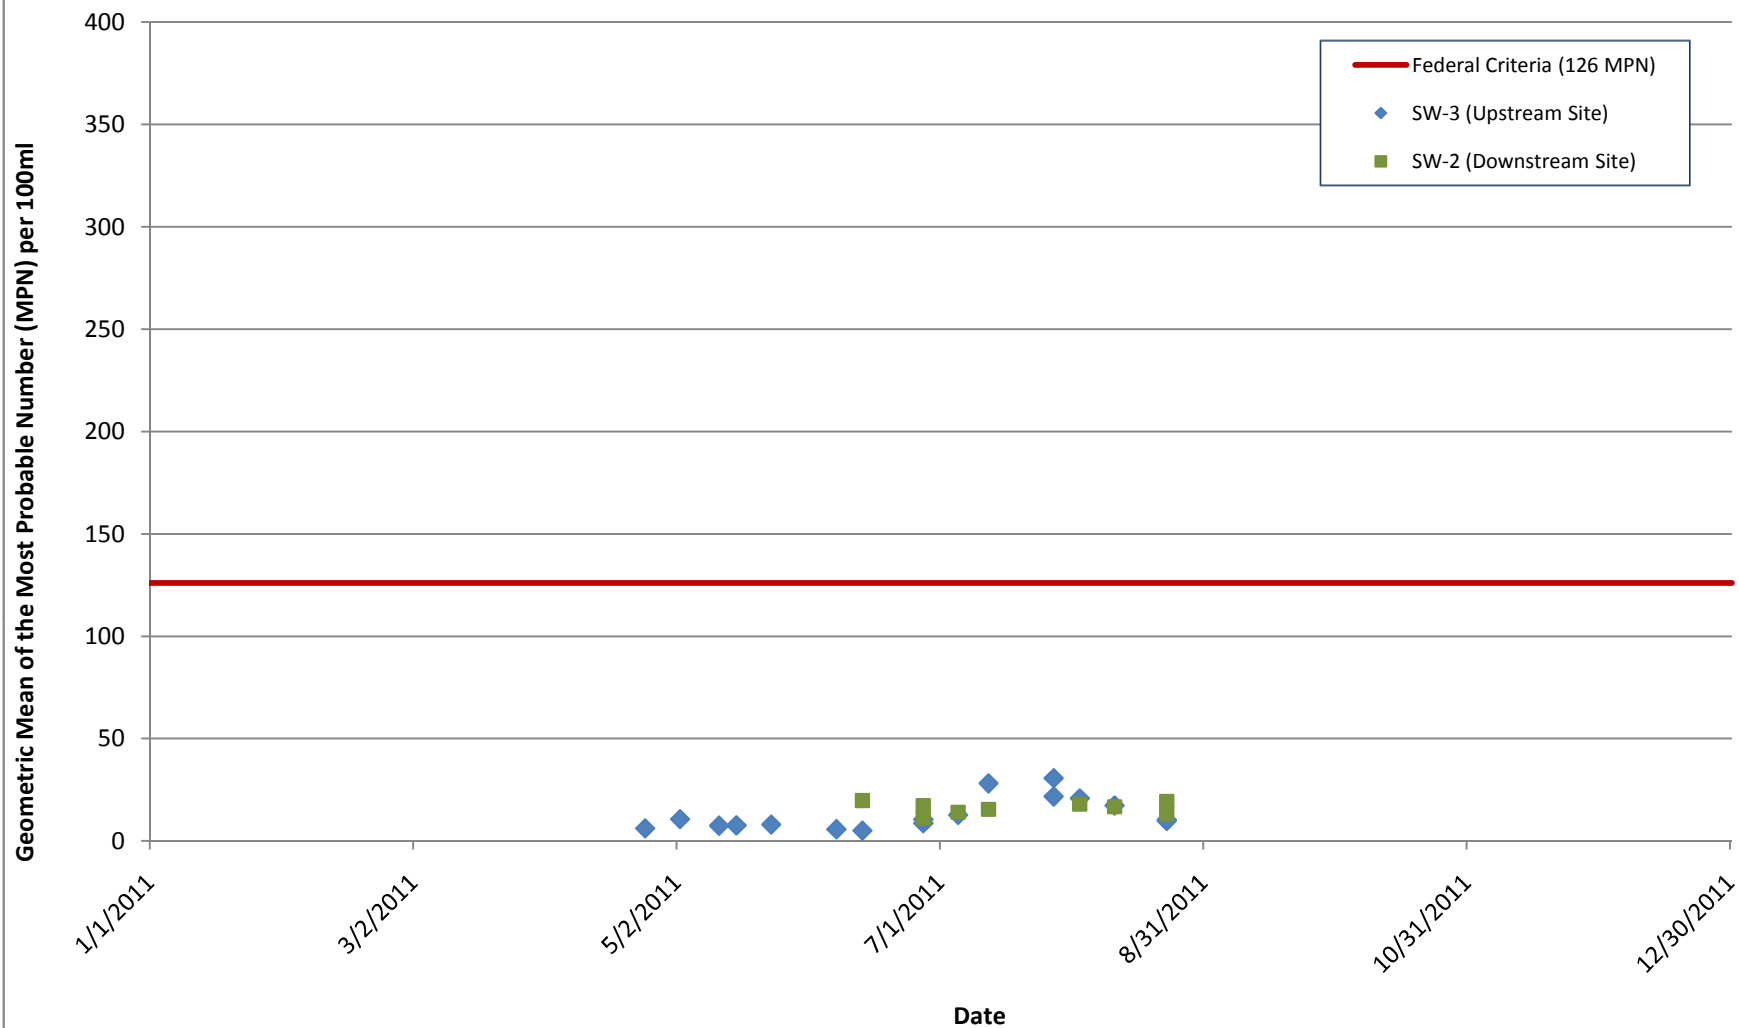

North Fork Bishop Creek 2011 Geometric Mean E. Coli Data

LAST UPDATED AUGUST 30, 2011 - BV

South Fork Bishop Creek 2011 Geometric Mean E. Coli Data

LAST UPDATED AUGUST 30, 2011 - BV