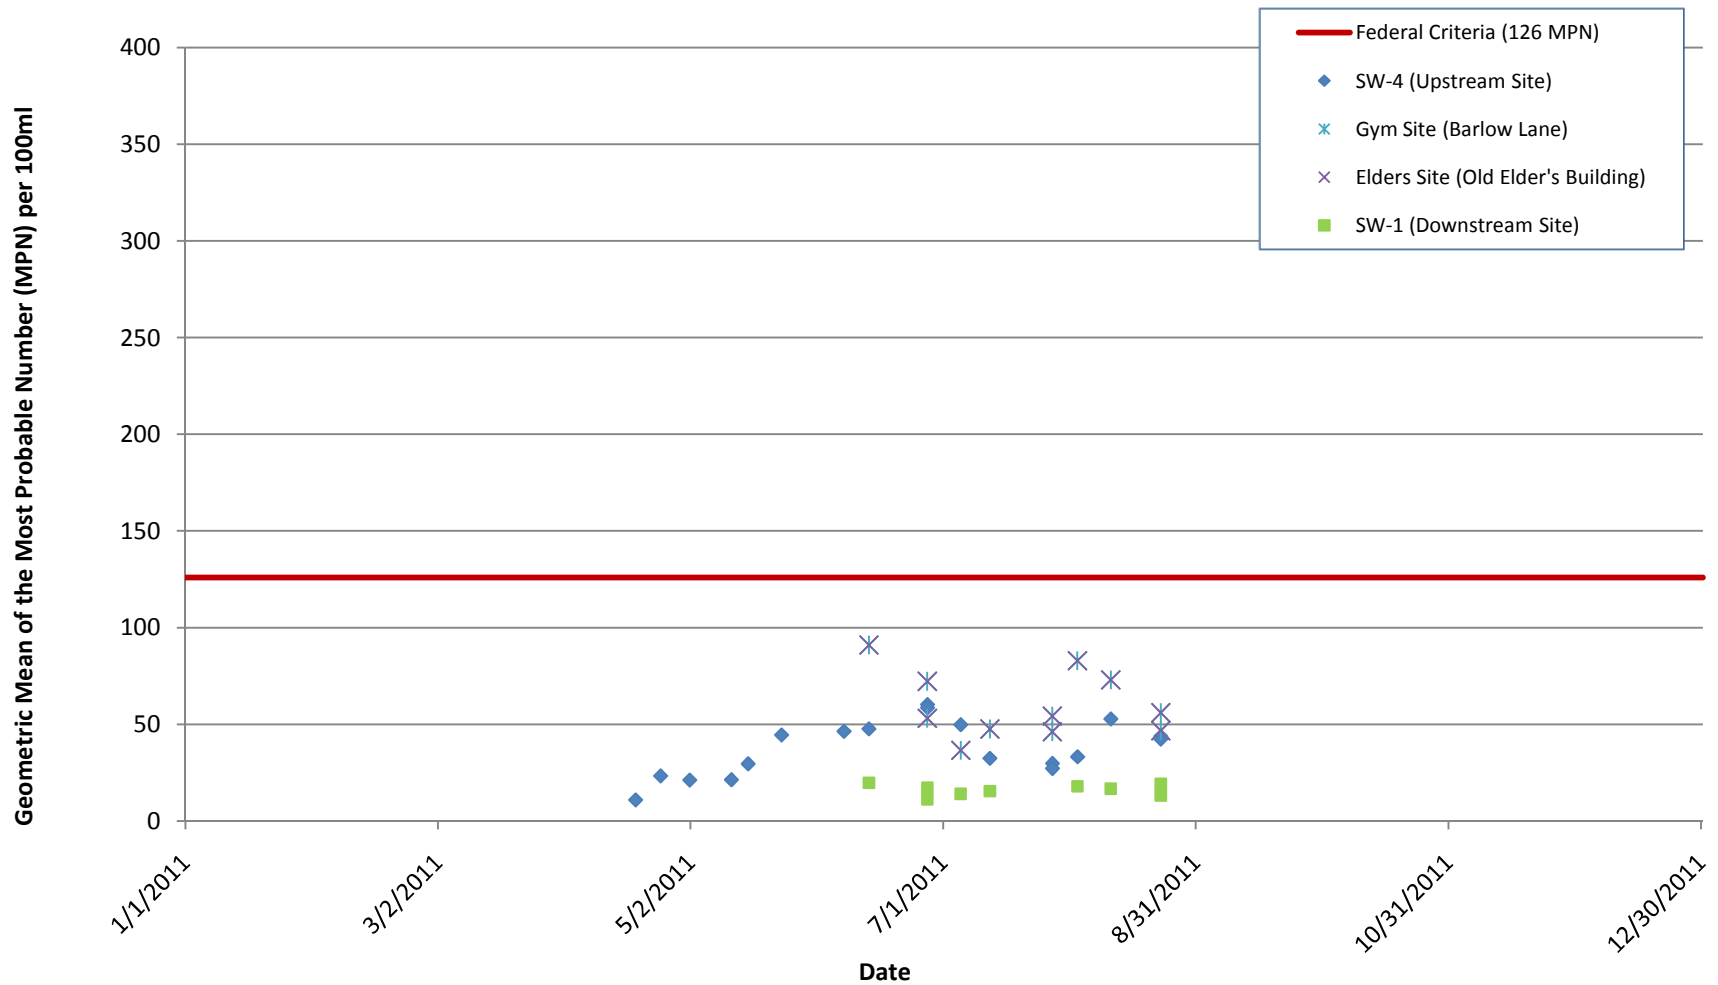

North Fork Bishop Creek 2011 Geometric Mean E. Coli Data

LAST UPDATED AUGUST 30, 2011 - BV

South Fork Bishop Creek 2011 Geometric Mean E. Coli Data

LAST UPDATED AUGUST 30, 2011 - BV